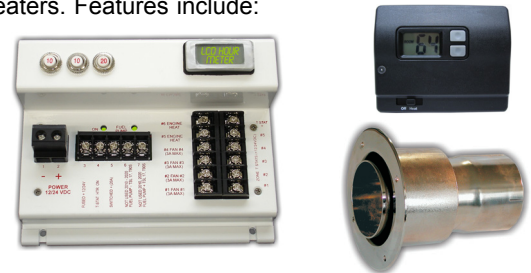

Figure: Example water heat installation. See manual for installation guidelines.