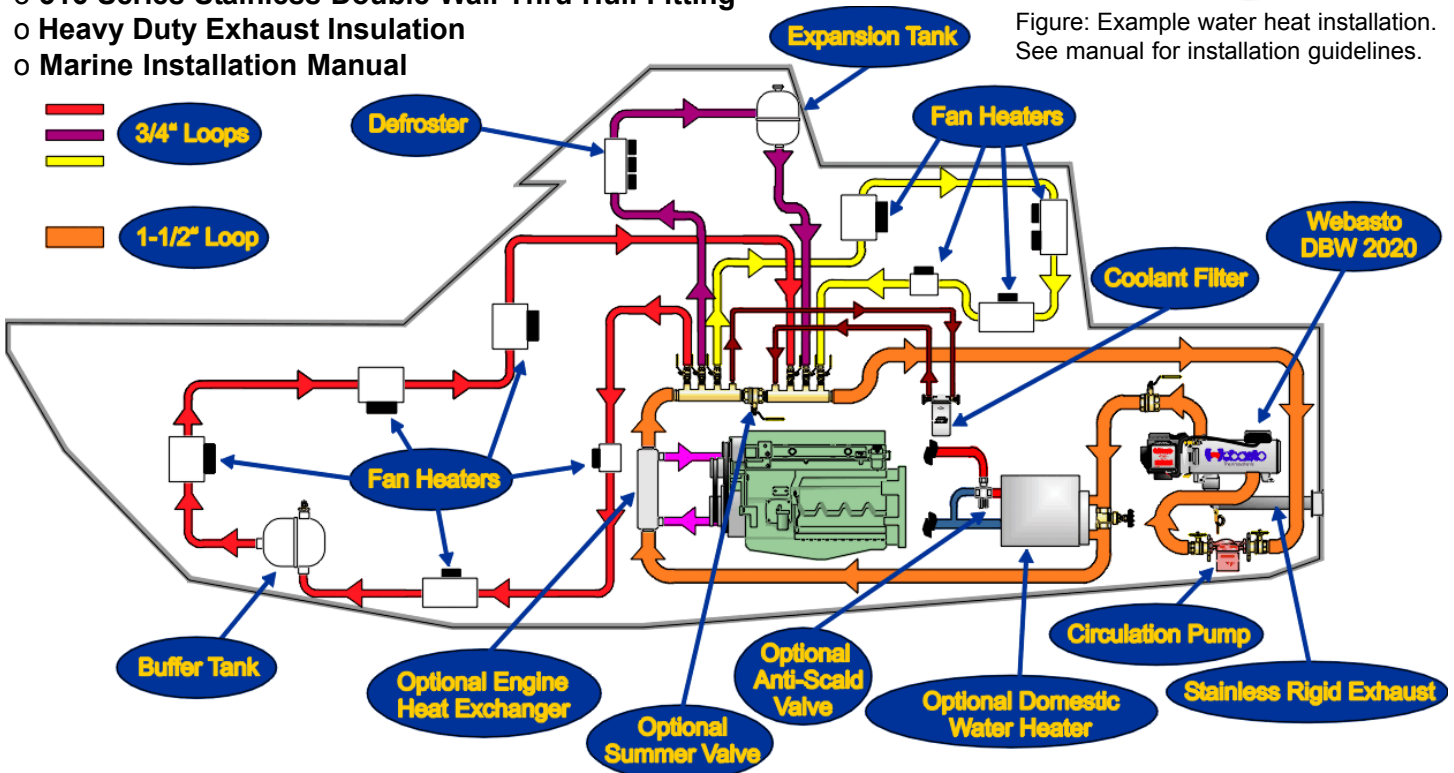

- o 316 Series Stainless Double Wall Thru Hull Fitting
- o Heavy Duty Exhaust Insulation
- o Marine Installation Manual